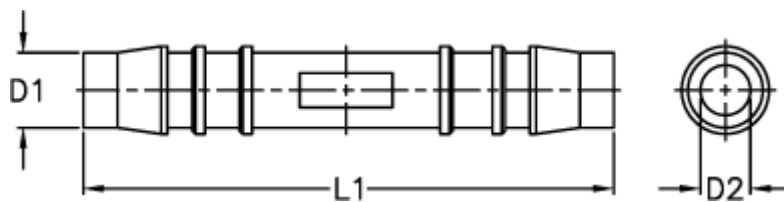

Data Sheet

Article number: 027508900003

Description: Norma hose coupling GS 3

Measures

D1 = 3

D2 = 2.5

L1 = 25.0